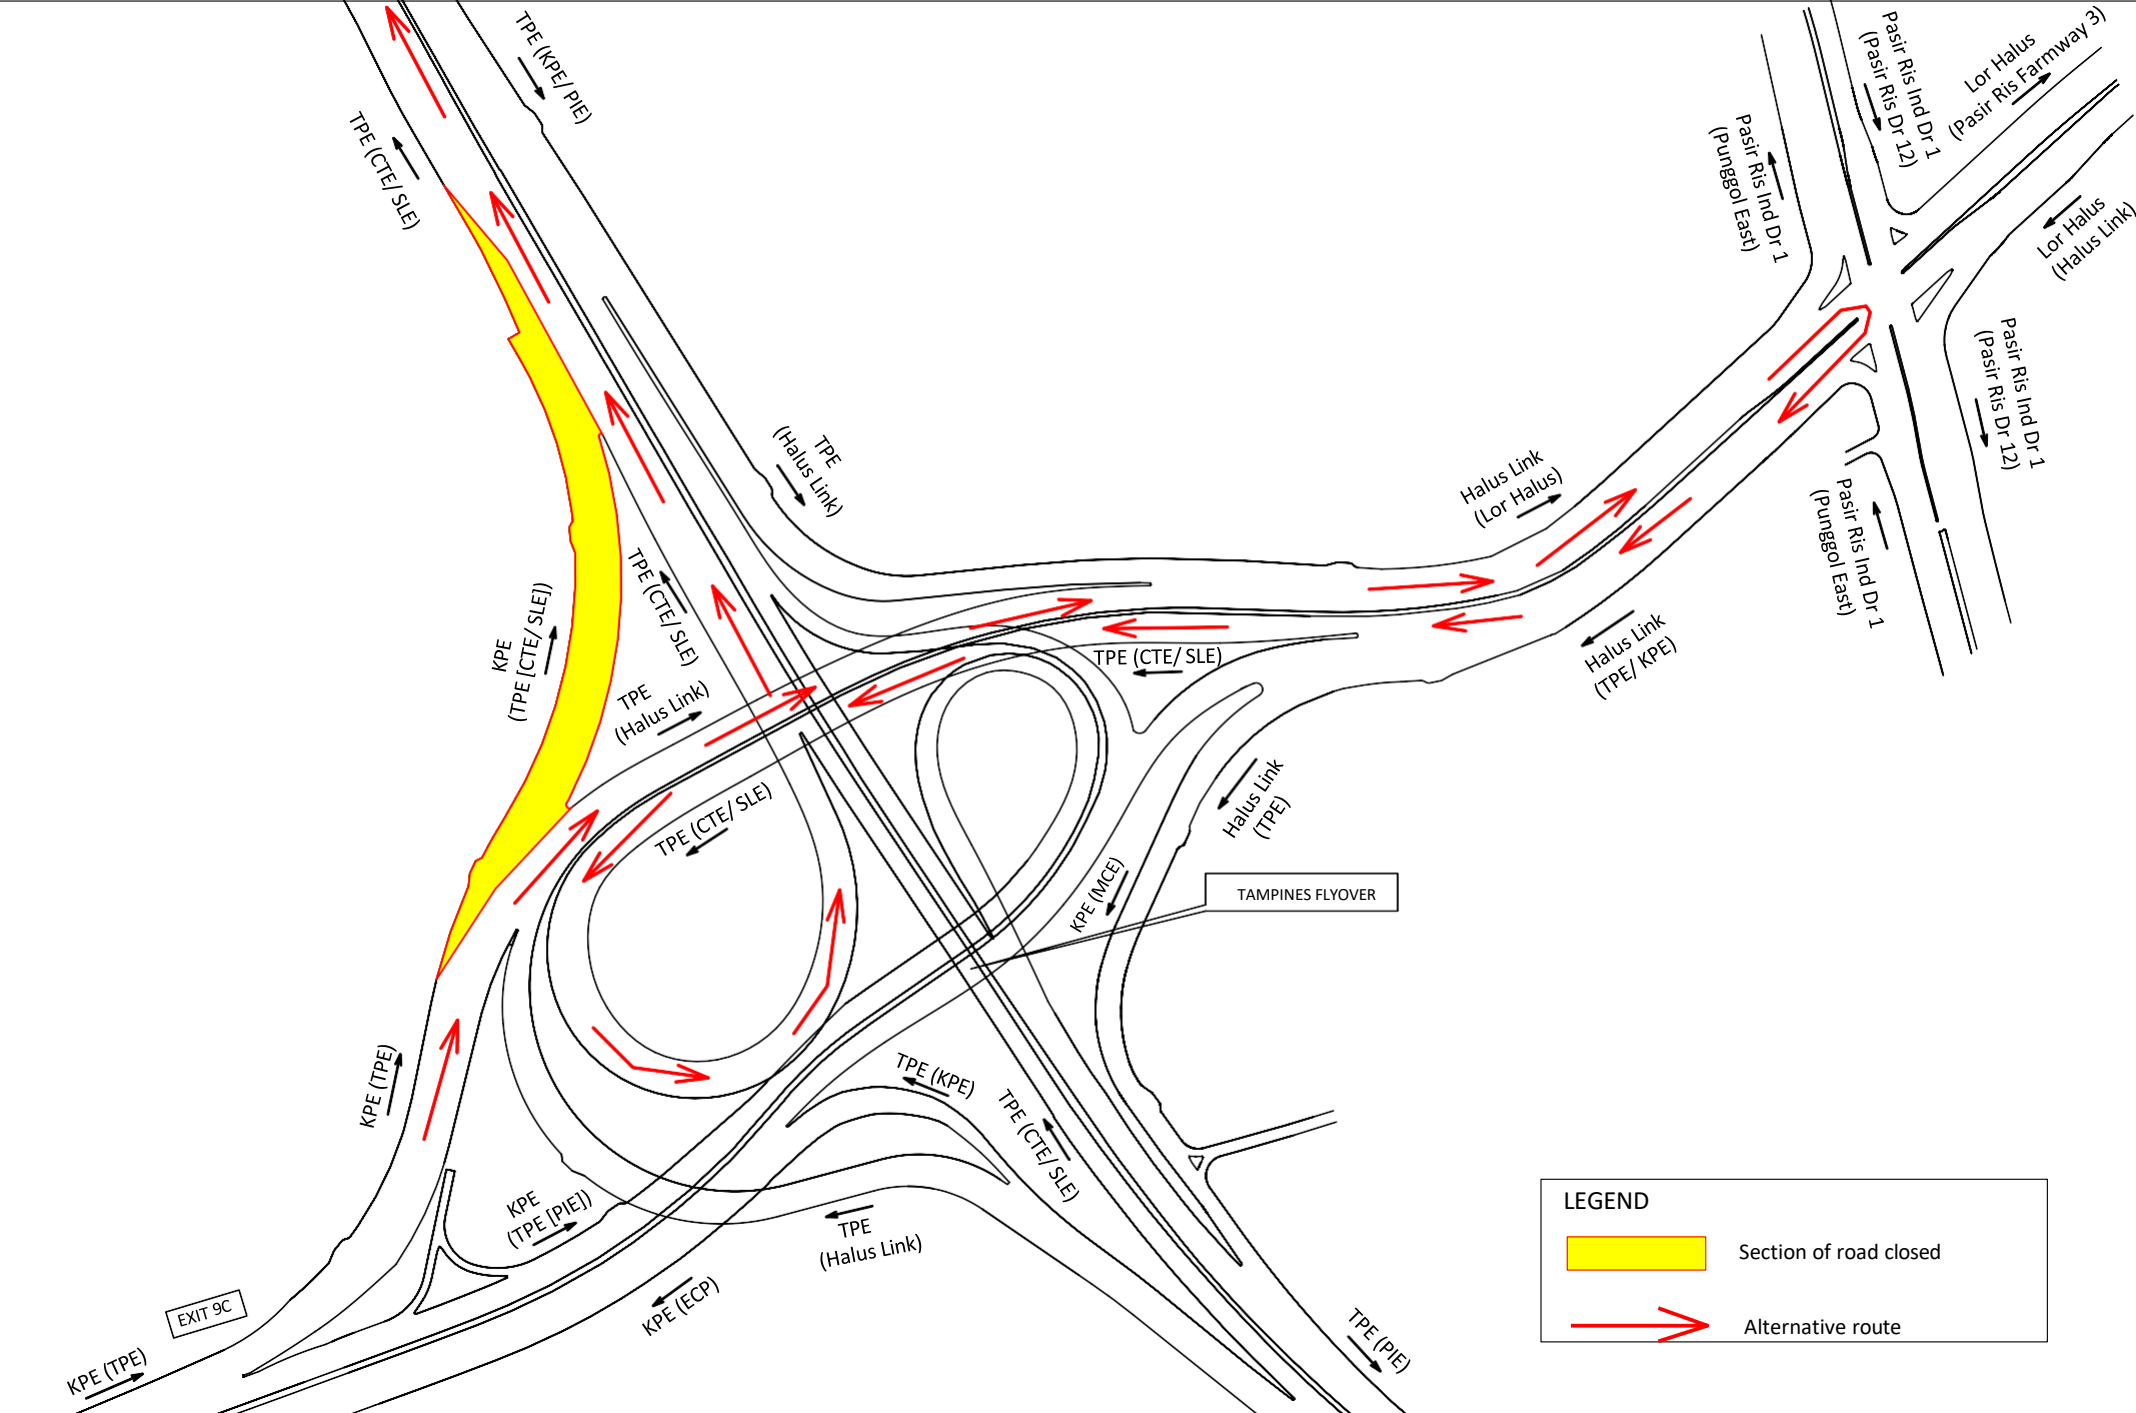

26 April 2024 to 27 April 2024
01.00am to 05.00am (daily)

LEGEND

-  Section of road closed
-  Alternative route